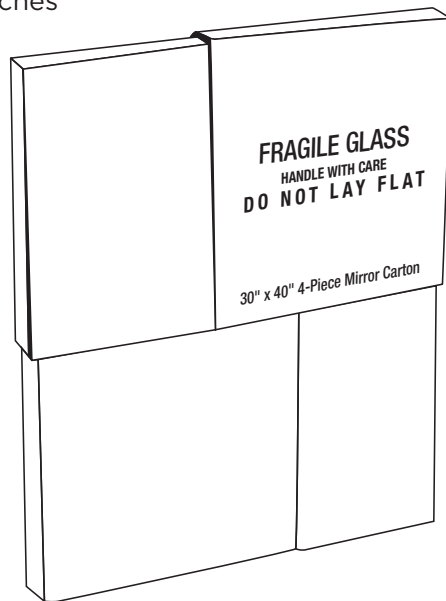

Clothing Boxes

WARDROBE:

SIZE: 18 x 22 x 53 inches

Price: **\$14.00**

Wt. of Contents: 50 lbs.

Recommended to Pack:
20-25 shirts,
10-15 suits or
10-15 coats

Accommodates approximately
2 feet of clothing

Moving Supplies

Mirror & Picture Crates

Recommended to Pack: pictures, mirrors, wall hangings. Wt. of Contents: 10-30 lbs.

SMALL

Size: 30 x 40 x 3.5 inches
Price: **\$5.75**

LARGE

Size: 40 x 60 x 3.5 inches
Price: **\$8.25**

Plastic Mattress Covers

Recyclable, heavy-duty plastic.

3/3 SINGLE

Size: 39 x 10 x 105 inches
Price: **\$4.00**

4/6 DOUBLE

Size: 54 x 12 x 105 inches
Price: **\$4.50**

QUEEN

Size: 60 x 12 x 115 inches
Price: **\$6.00**

Size: 60 x 18 x 115 inches (pillowtop)
Price: **\$6.50**

KING

Size: 78 x 12 x 115 inches
Price: **\$6.00**

Size: 78 x 18 x 115 inches (pillowtop)
Price: **\$6.50**

CRIB

Size: 35 x 8 x 75 inches
Price: **\$3.50**