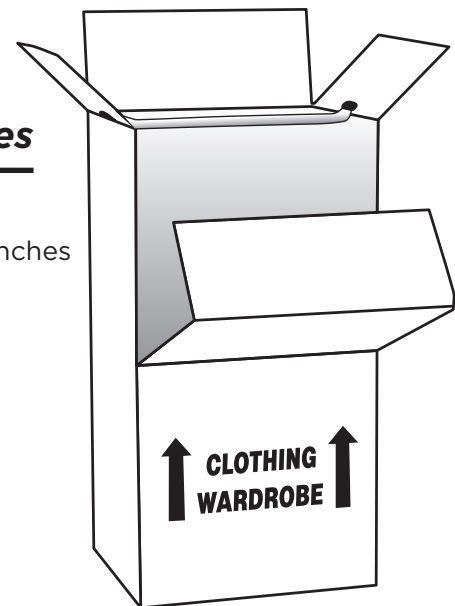

Size: 12 x 12 x 40 inches

Price: **\$6.50**

Kitchen Boxes

DISH PACK (5.1):

Size: 18 x 18 x 28 inches

Price: **\$7.00**

Recommended to Pack: kitchen, glass, china, knick-knacks, fragile items

Wt. of Contents: 45-75 lbs.

Clothing Boxes

WARDROBE:

SIZE: 18 x 22 x 53 inches

Price: **\$14.00**

Wt. of Contents: 50 lbs.

Recommended to Pack:
20-25 shirts,
10-15 suits or
10-15 coats

Accommodates approximately
2 feet of clothing

Moving Supplies

Mirror & Picture Crates

Recommended to Pack: pictures, mirrors, wall hangings. Wt. of Contents: 10-30 lbs.

SMALL

Size: 30 x 40 x 3.5 inches
Price: **\$5.75**

LARGE

Size: 40 x 60 x 3.5 inches
Price: **\$8.25**