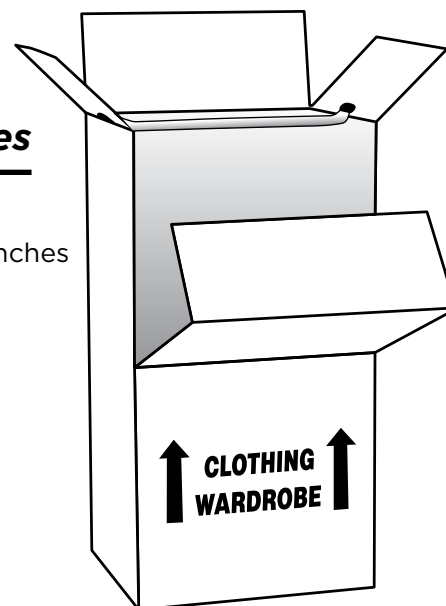

Clothing Boxes

WARDROBE:

SIZE: 18 x 22 x 53 inches

Price: **\$14.00**

Wt. of Contents: 50 lbs.

Recommended to Pack:
20-25 shirts,
10-15 suits or
10-15 coats

Accommodates approximately
2 feet of clothing

Moving Supplies

Mirror & Picture Crates

Recommended to Pack: pictures, mirrors, wall hangings. Wt. of Contents: 10-30 lbs.

SMALL

Size: 30 x 40 x 3.5 inches
Price: **\$5.75**

LARGE

Size: 40 x 60 x 3.5 inches
Price: **\$8.25**